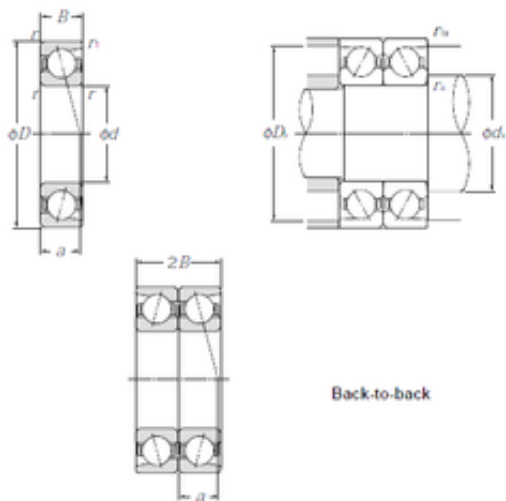

BEARING CORP.OF AMERICA

25 mm x 52 mm x 15 mm CYSD 7205CDB
angular contact ball bearings

Bearing No. 7205CDB

Size	25x52x15 mm
Bore Diameter	25 mm
Outer Diameter	52 mm
Width	15 mm
d	25 mm
D	52 mm
B	15 mm
C	15 mm
Angle ()	15 °
r min.	1 mm
2B	30 mm
Weight	0,242 Kg
Basic dynamic load rating (C)	27 kN
Basic static load rating (C0)	20,5 kN
(Grease) Lubrication Speed	17000 r/min

7205CDB Bearing 2D drawings and 3D CAD models