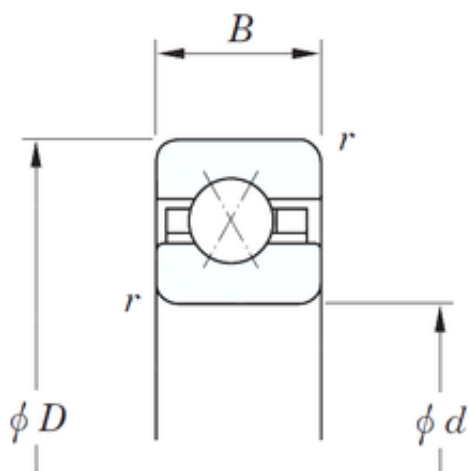

BEARING CORP.OF AMERICA

107,95 mm x 158,75 mm x 25,4 mm KOYO
KGX042 angular contact ball bearings

Bearing No. KGX042

Size	107.95x158.75x25.4 mm
Bore Diameter	107,95 mm
Outer Diameter	158,75 mm
Width	25,4 mm
d	107,95 mm
D	158,75 mm
B	25,4 mm
C	25,4 mm
r	2 mm
Weight	1,72 Kg
Basic dynamic load rating (C)	36,9 kN
Bearing No.	KGX042
r(min)	2
Cr	36.9
C0r	34.3
Mass(kg)	1.72

KGX042 Bearing 2D drawings and 3D CAD models