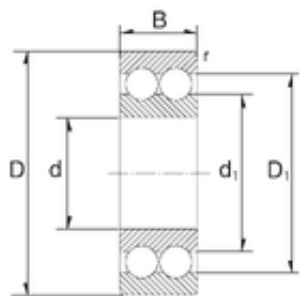

BEARING CORP.OF AMERICA

8 mm x 22 mm x 11 mm ZEN 30/8-2RS angular contact ball bearings

Bearing No. 30/8-2RS

Size	8x22x11 mm
Bore Diameter	8 mm
Outer Diameter	22 mm
Width	11 mm
d	8 mm
D	22 mm
B	11 mm
C	11 mm
Basic dynamic load rating (C)	5,07 kN
Basic static load rating (C0)	2,58 kN

30/8-2RS Bearing 2D drawings and 3D CAD models