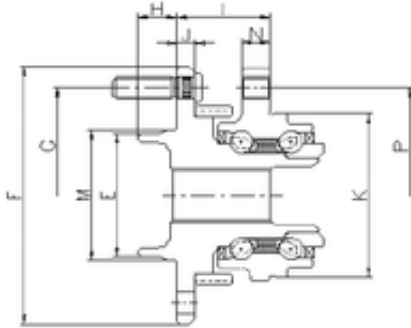

BEARING CORP.OF AMERICA

ILJIN IJ123024 angular contact ball bearings

Bearing No. IJ123024

P	120,65 mm
I	54,18 mm
E	71,43 mm
F	153,5 mm
G	114,3 mm
H	12 mm
J	11 mm
K	100,13 mm
M	71,93 mm
N	13,5 mm
1	Wheel Bearing

IJ123024 Bearing 2D drawings and 3D CAD models