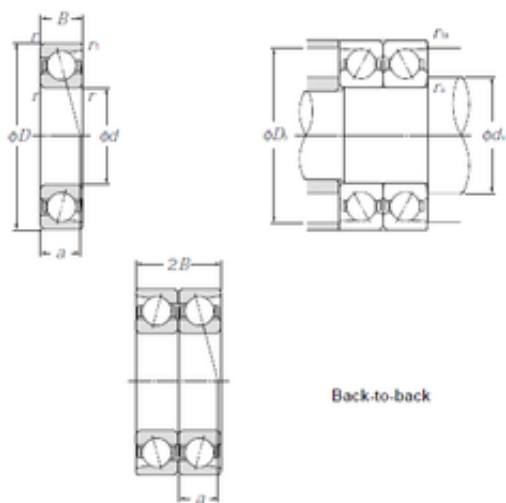

BEARING CORP.OF AMERICA

10 mm x 35 mm x 11 mm CYSD 7300BDB
angular contact ball bearings

Bearing No. 7300BDB

Size	10x35x11 mm
Bore Diameter	10 mm
Outer Diameter	35 mm
Width	11 mm
d	10 mm
D	35 mm
B	11 mm
C	11 mm
Angle (°)	40 °
r min.	0,6 mm
2B	22 mm
Weight	0,082 Kg
Basic dynamic load rating (C)	14,3 kN
Basic static load rating (C0)	8,2 kN
(Grease) Lubrication Speed	18000 r/min

7300BDB Bearing 2D drawings and 3D CAD models