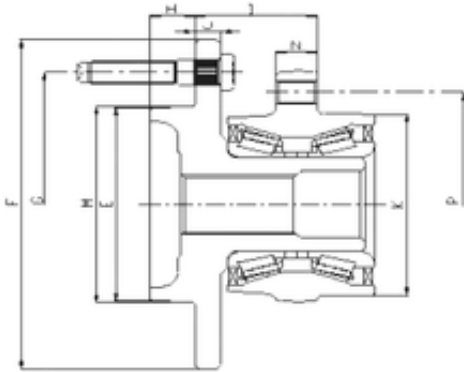

## ILJIN IJ223004 angular contact ball bearings

Bearing No. IJ223004

P	126 mm
I	49,16 mm
E	86,76 mm
F	181 mm
G	134,938 mm
H	22 mm
J	10 mm
K	99,3 mm
M	92,3 mm
N	13,7 mm
1	Wheel Bearing

IJ223004 Bearing 2D drawings and 3D CAD models