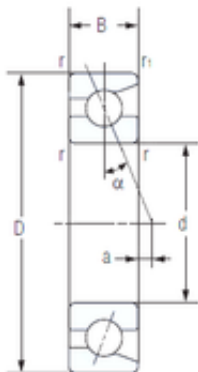

## 10 mm x 22 mm x 6 mm NACHI 7900AC angular contact ball bearings

Bearing No. 7900AC

Size	10x22x6 mm
Bore Diameter	10 mm
Outer Diameter	22 mm
Width	6 mm
d	10 mm
D	22 mm
B	6 mm
C	6 mm
Angle ( ° )	25 °
a	0,7 mm
r min.	0,3 mm
r1 min.	0,15 mm
Weight	0,008 Kg
Basic dynamic load rating (C)	2,88 kN
Basic static load rating (C0)	1,45 kN
(Grease) Lubrication Speed	63500 r/min

7900AC Bearing 2D drawings and 3D CAD models