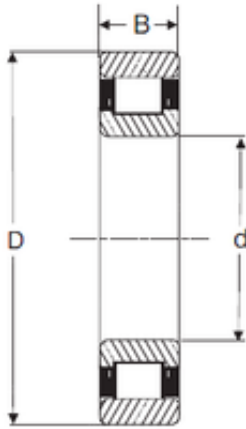

BEARING CORP.OF AMERICA

75 mm x 160 mm x 55 mm SIGMA N 2315
cylindrical roller bearings

Bearing No. N 2315

Size	75x160x55 mm
Bore Diameter	75 mm
Outer Diameter	160 mm
Width	55 mm
d	75 mm
D	160 mm
B	55 mm
C	55 mm

N 2315 Bearing 2D drawings and 3D CAD models